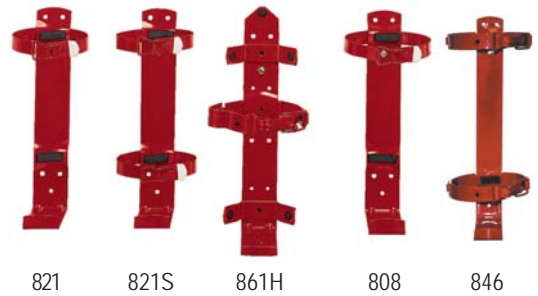

Brackets

& Accessories

Wall Hanger Brackets

Model 883
Two Point Support Wall
Bracket for Halotron I
Models 397 & 398

Bracket Adapters

Vehicle / Marine and Heavy Duty Vehicle (5 lb.) Brackets

Vehicle / Marine / Aviation Brackets

Heavy Duty Box Type Vehicle Brackets (Red Brackets are Galvanized)

10 lb. Wall Strap Type

Heavy Duty
Dolly Cart

859

Heavy Duty Rubber Strap Brackets

"I" Beam Brackets

Exterior

868 - 6", 8", 10", 12"

Interior

872 - 6" to 8", 10" to 12"