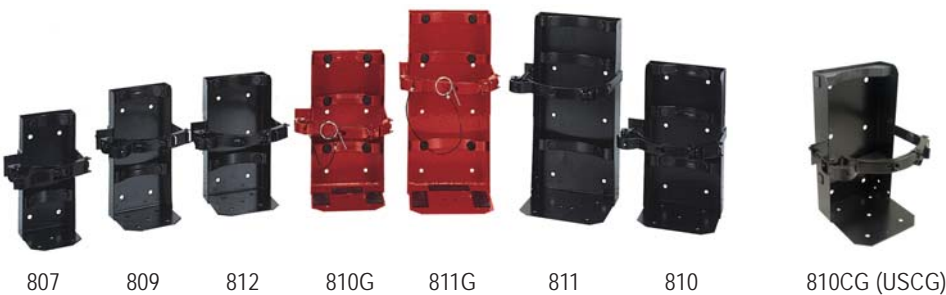

Brackets

& Accessories

Wall Hanger Brackets

Model 883
Two Point Support Wall
Bracket for Halotron I
Models 397 & 398

Bracket Adapters

Vehicle / Marine and Heavy Duty Vehicle (5 lb.) Brackets

Vehicle / Marine / Aviation Brackets

Heavy Duty Box Type Vehicle Brackets (Red Brackets are Galvanized)

10 lb. Wall Strap Type

Heavy Duty
Dolly Cart

859

Heavy Duty Rubber Strap Brackets

"I" Beam Brackets

Exterior

868 - 6", 8", 10", 12"

Interior

872 - 6" to 8", 10" to 12"