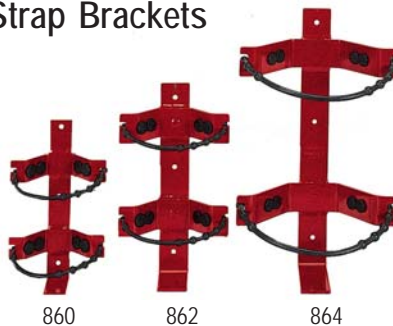

Heavy Duty Box Type Vehicle Brackets (Red Brackets are Galvanized)

10 lb. Wall Strap Type

Heavy Duty
Dolly Cart

859

Heavy Duty Rubber Strap Brackets

"I" Beam Brackets

Exterior

868 - 6", 8", 10", 12"

Interior

872 - 6" to 8", 10" to 12"